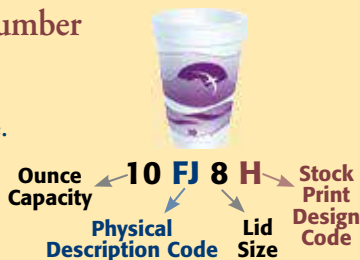

Big Drink Cups

Stock No.	Approx. Capacity (to lid seat)	Packing Bag	Packing Case	Case Cube	Case Wt.	Lids
14J12	14 oz.	25	1000	8.3	12.6	Any 12 series lid
14FJ12	14 oz.**	25	1000	5.9	11.0	Any 12 series lid
14J16	16 oz.	25	1000	7.6	12.5	Any 16 series lid
16J16	16 oz.	25	1000	8.7	14.0	Any 16 series lid
20J16	20 oz.	25	500	5.5	8.6	Any 16 series lid
24J16	24 oz.	20	500	7.2	10.4	Any 16 series lid
24J24	24 oz.	25	500	6.3	10.0	24SL05
30AJ20***	30 oz.**	16	400	7.8	10.3	Any 20 series lid
32AJ20***	32 oz.**	16	400	7.9	10.9	Any 20 series lid
32AJ32***	32 oz.**	25	500	7.7	13.0	Any 32 series lid
32TJ32	32 oz.	25	500	8.5	12.8	Any 32 series lid
44AJ32***	44 oz.**	15	300	7.7	10.6	Any 32 series lid
44TJ32	44 oz.	20	300	7.0	9.6	Any 32 series lid
60AJ32*†	60 oz.**	8	160	7.9	9.0	Any 32 series lid

Stock Number Legend:

Numbers denote size.

Letters denote a specific style.

Physical Description

- J J Cup Style
- T Tall
- A Auto
- F Flush Fill
- B Bowl
- M Medium Profile
- S Squat Profile
- KY Greek Key Design
- X X Cup Style