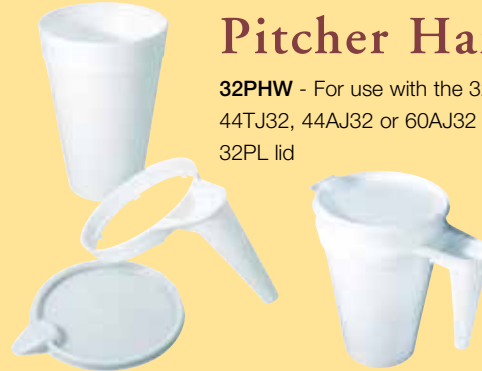

Consider Dart's line of foam cup accessories to add more convenience and efficiency to your operation. Plastic malt collars fit Dart 14, 16, and 20 ounce foam cups and are compatible with most mixing systems. Color coded dessert sleeves are made of heavyweight plastic for maximum support when preparing soft serve treats. Our white, plastic pitcher handle enhances the versatility of Dart foam cups.

Malt Collars

High impact plastic malt collars come in a range of sizes

20C For 20J16, **16C** For 16J16, **14 B/C** For 14J12, **14 J/C** For 14J16

Pitcher Handle

32PHW - For use with the 32TJ32, 32AJ32, 44TJ32, 44AJ32 or 60AJ32 container and 32PL lid

Dessert Sleeves

For added support when mixing frozen desserts

BLD12X16 Designed for 12X16⁺ - Also compatible with 12J16

BLD16X16 Designed for 16X16⁺ - Also compatible with 14J16, 14X16⁺

BLD20X16 Designed for 20X16⁺ - Also compatible with 16J16, 20J16, 24J24, 24X24⁺